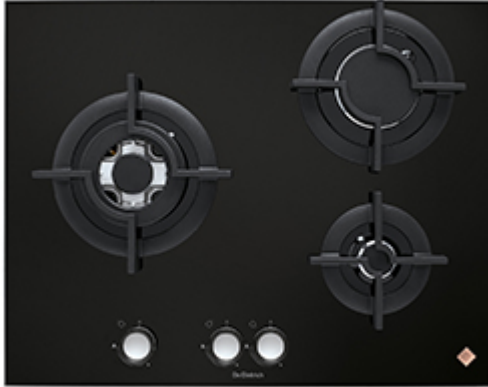

## Gas hob

Ref.: DPG7549B

## Product highlights

**Prestige** This gas hob features cast iron pot rests - robust and durable -, a visible sign of first-class quality.

**Safe cooking** This hob is equipped with a thermo-electric flame failure feature, which automatically interrupts the gas supply should the flame be blown out by a draft.

### FEATURES

Construction type	Built-in
Hob type	Gas
Top material	Glass
Width (cm)	65
Energy type	Gas
Type of gas by default	Natural 20 mbar
Alternative gas type	Butane / Propane
Delivered injectors	Injector wrench, Injectors G30/29mbar
Colour	Black
Number of gas burners	3
Control type	Knobs
Control colours	Black/Silver
Ignition system	Integrated
Type of supporting grids	Single burner
Number of grids	3
Grid material	Cast iron
Connectivity	

### PERFORMANCE

	Cooking zone A	Cooking zone B	Cooking zone C	Cooking zone D
Number of cooking zone	1	1	1	
Type of heating element	Gas (Triple ring)	Gas Auxiliary)	Gas (Very fast)	
Position of heating element	Centre left	Front right	Rear right	
Burner Cap Material	Mat enamelled steel	Mat enamelled steel	Mat enamelled steel	
Dimensions of the heating element (mm)	138	44	106	
Max. power of the heating element in W	3800	850	3100	
Energy efficiency of gas burner (EE)				