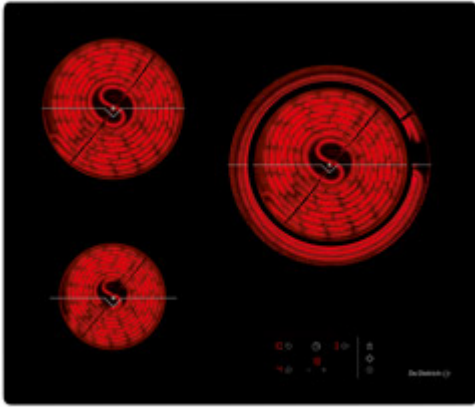

De Dietrich

Vitroceramic Hob

Ref.: **DPV7550B**

Timer Your hob has a timer on each of the cooking zones. This guarantees perfect control of your cooking.

GENERAL

Brand	DE DIETRICH
Commercial code	DPV7550B
EAN code	3660767969520
Customs code	85166050

FEATURES

Construction type	Built-in
Hob type	Ceramic
Top material	Glass ceramic
Width (cm)	65
Energy type	Electric
Colour	Black
Finishing	
Number of zones	3
Control type	Touch-sensitive buttons
Electronic type	
Type of timer	With cut off
Connectivity	

Product Highlights

Speedring rings They ensure perfect heat distribution and are ideal for long simmering.

9 power levels 9 power levels allow efficient and precise cooking from slow and gentle simmering, through to rapid boiling.

De Dietrich

Vitroc ceramic Hob

Ref.: DPV7550B

INSTALLATION	
Hob maximum electric power input (kW)	5.4
Fuse (A)	32
Voltage (V)	220-240
Frequency (Hz)	50
Three-phase connection	
Total electrical energy consumption (EC)	191
Standby consumption (W)	< 1 Wh
Dimensions of the unboxed product HxWxD (mm)	63X650X553
Dimensions of the packed product HxWxD (mm)	900X685X633
Worktop cut-out dimensions WxD (mm)	560X490
Length of power supply cord (cm)	150
Plug type	Without
Net weight (kg)	8
Gross weight (kg)	9.0